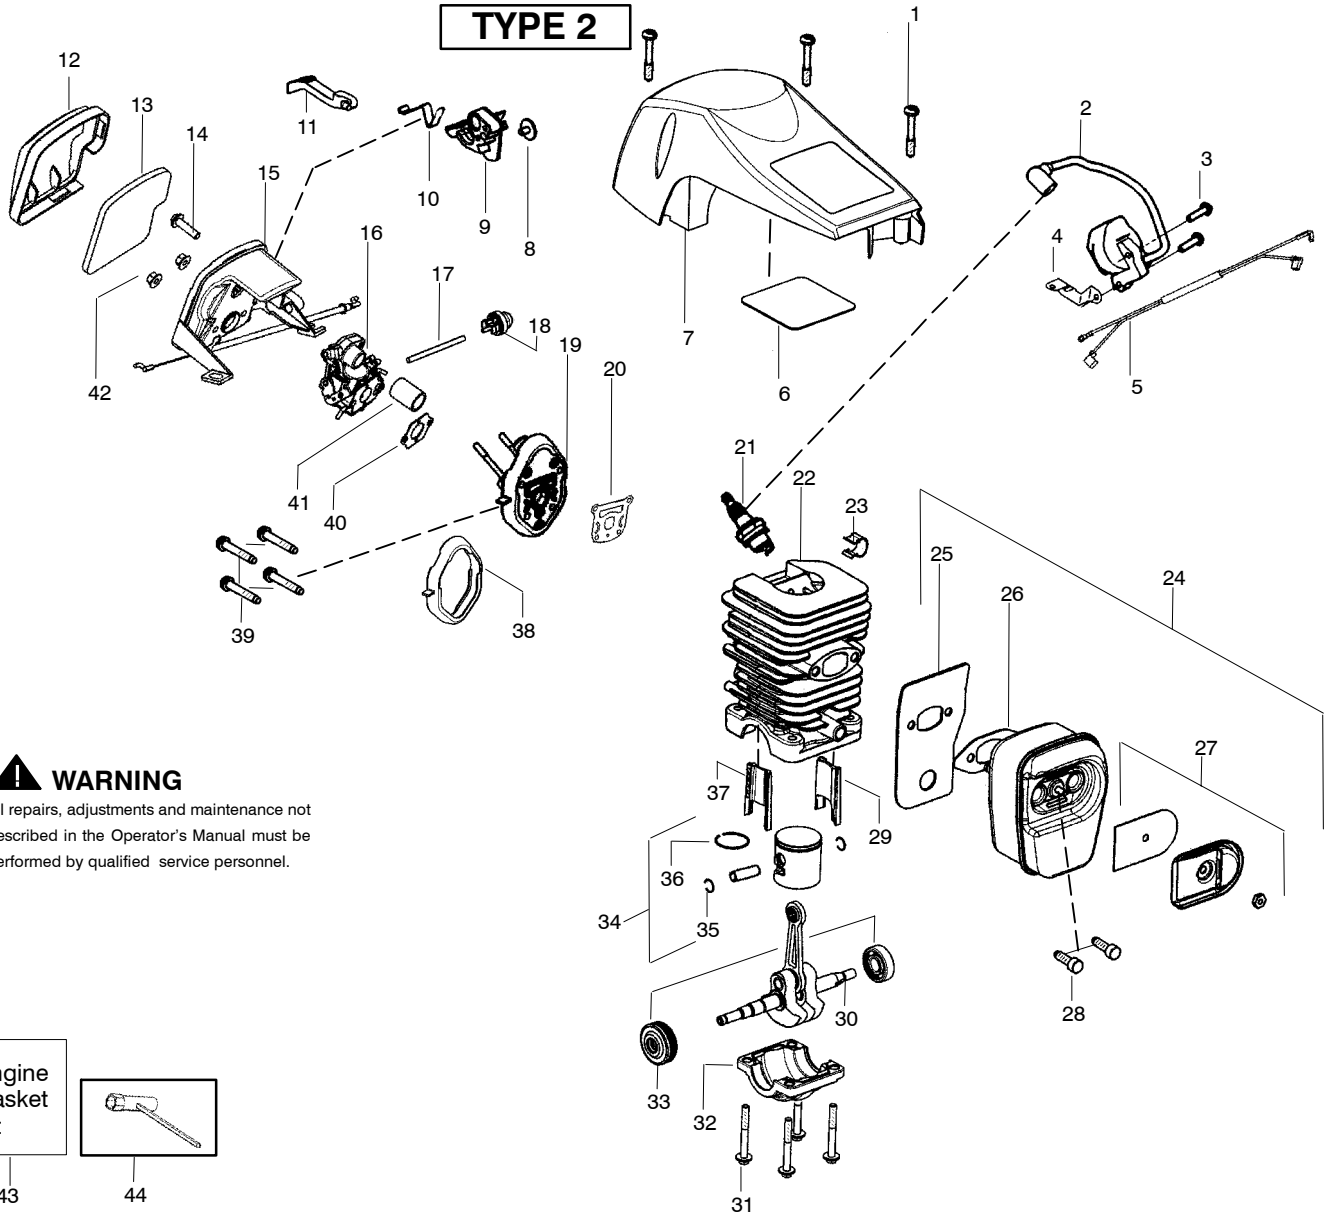

TYPE 2

⚠ WARNING

All repairs, adjustments and maintenance not described in the Operator's Manual must be performed by qualified service personnel.

Ref.	Part No.	Description	Ref.	Part No.	Description	Ref.	Part No.	Description
1.	530016153	Screw	19.	530071889	Kit-Carb. Adaptor (Incl. # 20,38,41)	36.	530038729	Ring-Piston
2.	530039232	Module-Ignition	20.	530071894	Gasket-cyl. o-ring (kit)	37.	530057886	Insert-Right (gray)Cyl.
3.	530016432	Screw	21.	952030150	Accy-Spark Plug (RCJ-7Y)	38.	530071894	Seal-Adaptor (kit)
4.	530058661	Strap-Ground	22.	530071885	Kit-Cylinder (Incl. 29,37)	39.	530016426	Screw
5.	530057943	Assy-Wire Harness	23.	530058660	Clip-High Tension Lead	40.	530071894	Gasket-Carb. (kit)
6.	530055698	Reflector-Tape	24.	545006007	Kit-Muffler (Incl. 25-28)	41.	530057926	Tube-Intake
7.	530057872	Shield-Cylinder (Incl. 1,6)	25.	530057942	Backplate-Muffler	42.	530016101	Nut-Carb.
8.	530016080	Screw	26.	530071894	Gasket-Muffler (kit)	43.	530071894	Kit-Gasket (Incl. 20,26,38,40)
9.	530057891	Lever-Ignition Switch	27.	545006056	Kit-Spark Arrestor	44.	530031163	Scrench
10.	530057908	Spring-Ignition Switch	28.	530016338	Bolt-Muffler			Not Shown
11.	530059399	Knob-Choke	29.	530057885	Insert-Left (black) Cyl.			
12.	530059001	Cover-Air Filter	30.	530012537	Assy-Crankshaft/Rod Bolt			
13.	530057869	Filter-Air	31.	530016417	Bolt			
14.	530016425	Screw	32.	530057941	Cap-Crankcase	✓	545186805	Manual-Operator
15.	530150029	Housing-Air Filter w/cable	33.	530056363	Assy-Bearing/Seal		530059905	Decal-Warning
16.	---	Carburetor	34.	530071882	Kit-Piston (Incl. 35,36)			
	530035590	Zama W26	35.	530015697	Retainer-Piston Pin			
17.	530069247	Kit-Fuel Line (Small)						
18.	530047721	Bulb-Purge "snap-in"						

✓ = NEW PART NUMBER FOR THIS IPL

* = REFER TO THE SERVICE REFERENCE INDICATED FOR MORE INFORMATION. (LOCATED AT END OF IPL)